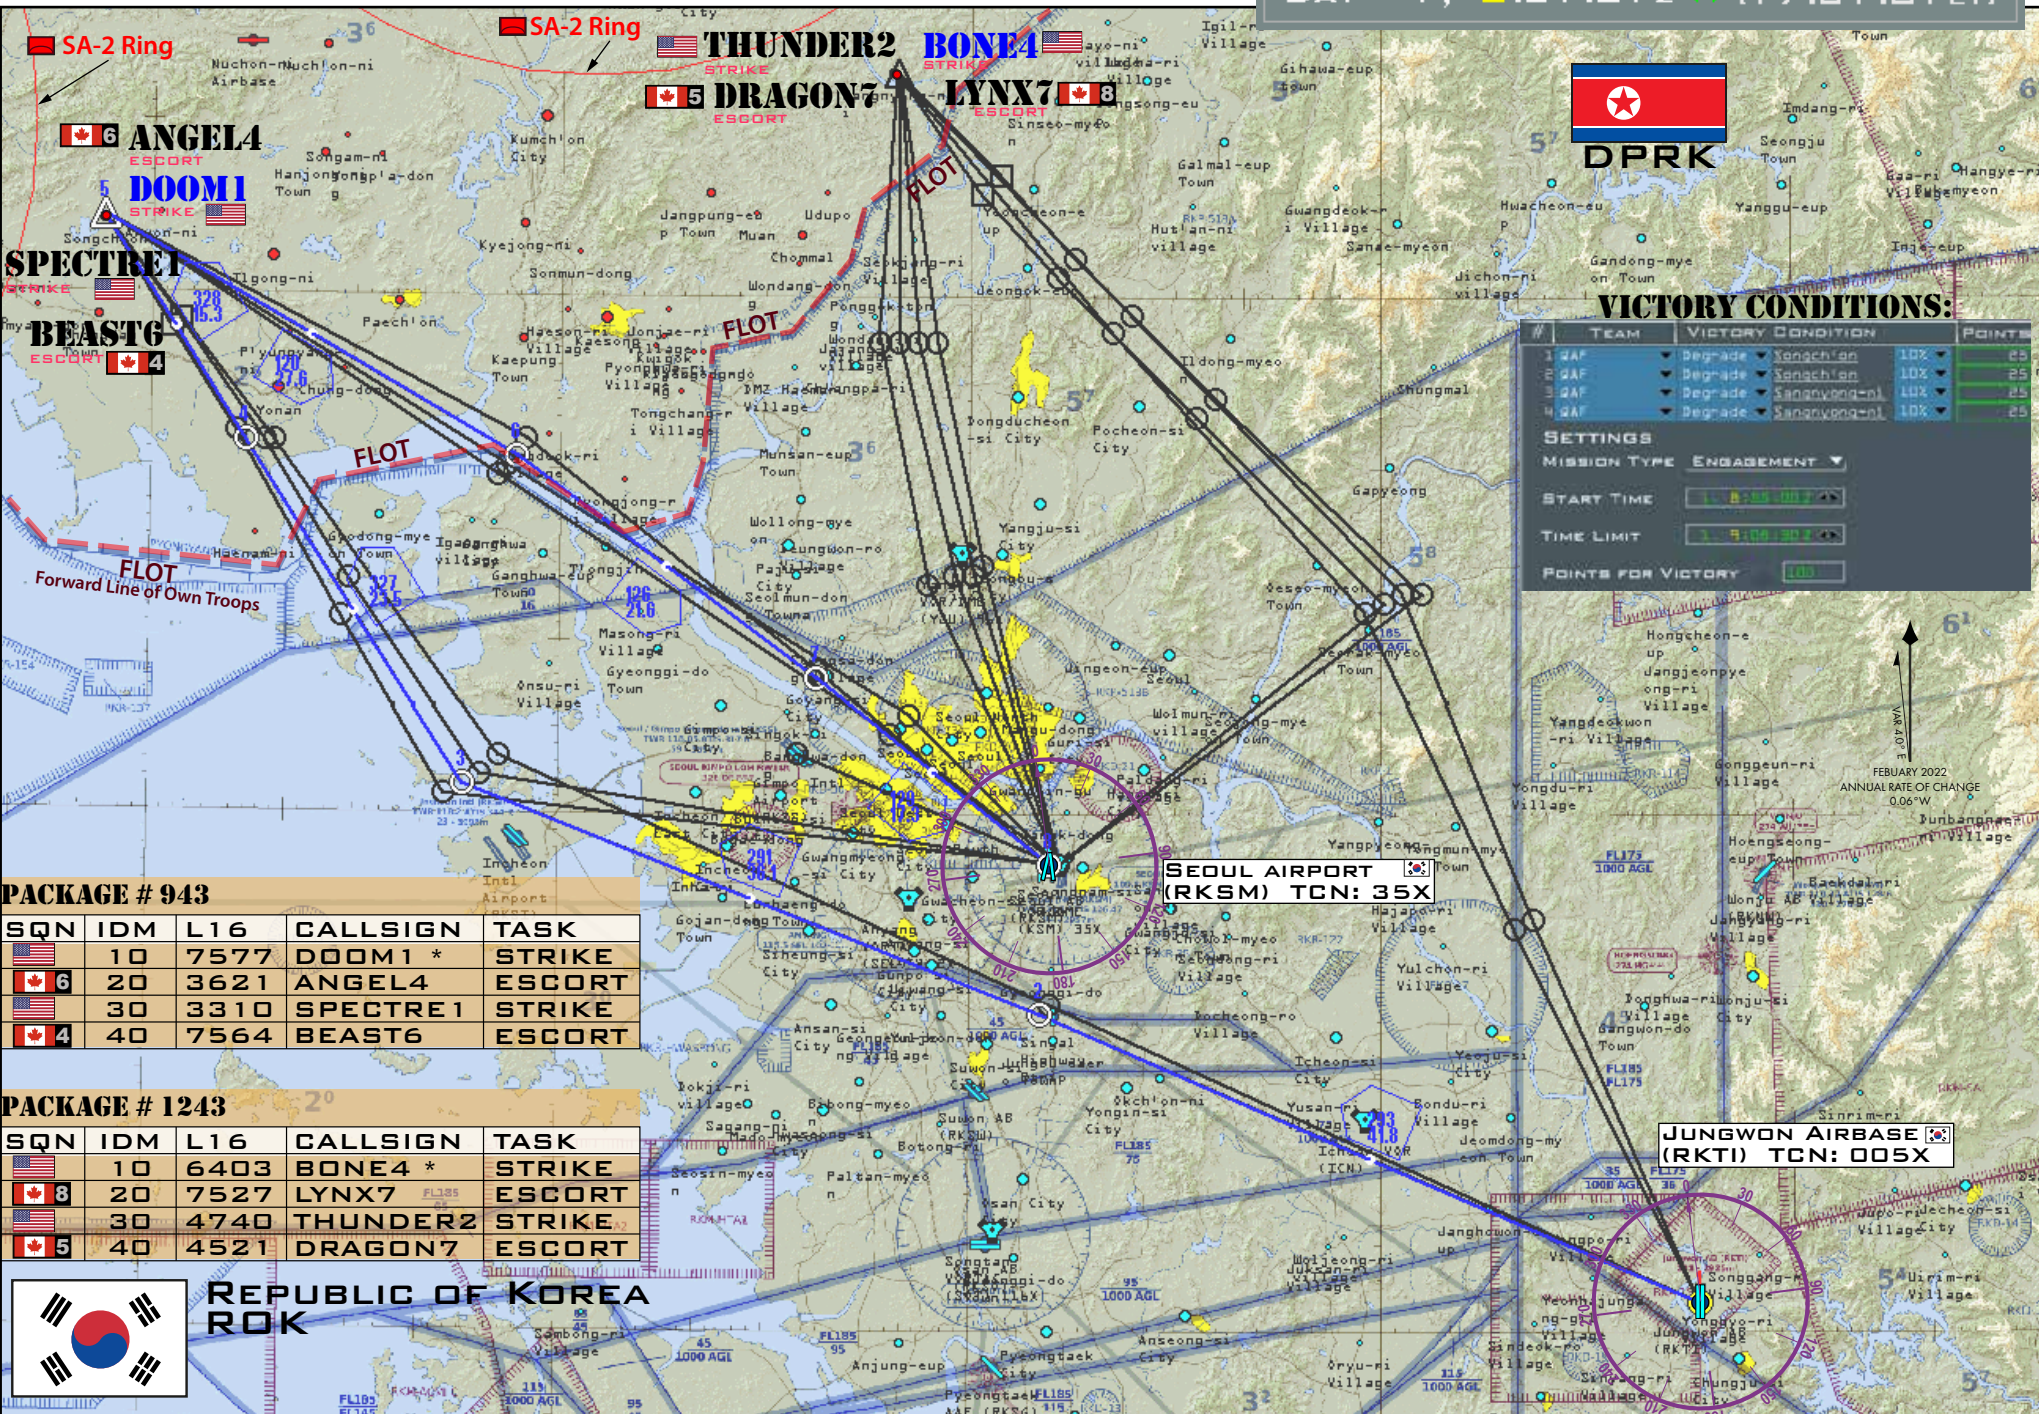

DAY 1, 8:31:01Z (17:31:01LT)

VICTORY CONDITIONS:

#	TEAM	VICTORY CONDITION	POINTS
1	QAF	Degrade Yangcheon 10%	25
2	QAF	Degrade Yangcheon 10%	25
3	QAF	Degrade Sangwong-ni 10%	25
4	QAF	Degrade Sangwong-ni 10%	25

SETTINGS
MISSION TYPE ENGAGEMENT
START TIME 1 8:31:01Z
TIME LIMIT 1 9:00:00Z
POINTS FOR VICTORY 100

PACKAGE # 943

SQN	IDM	L16	CALLSIGN	TASK
10	7577	DOOM1 *	STRIKE	
20	3621	ANGEL4	ESCORT	
30	3310	SPECTRE1	STRIKE	
40	7564	BEAST6	ESCORT	

PACKAGE # 1243

SQN	IDM	L16	CALLSIGN	TASK
10	6403	BONE4 *	STRIKE	
20	7527	LYNX7 FL185	ESCORT	
30	4740	THUNDER2	STRIKE	
40	4521	DRAGON7	ESCORT	

REPUBLIC OF KOREA
ROK

SEOUL AIRPORT
(RKSM) TCN: 35X

JUNGWON AIRBASE
(RKTJ) TCN: 005X